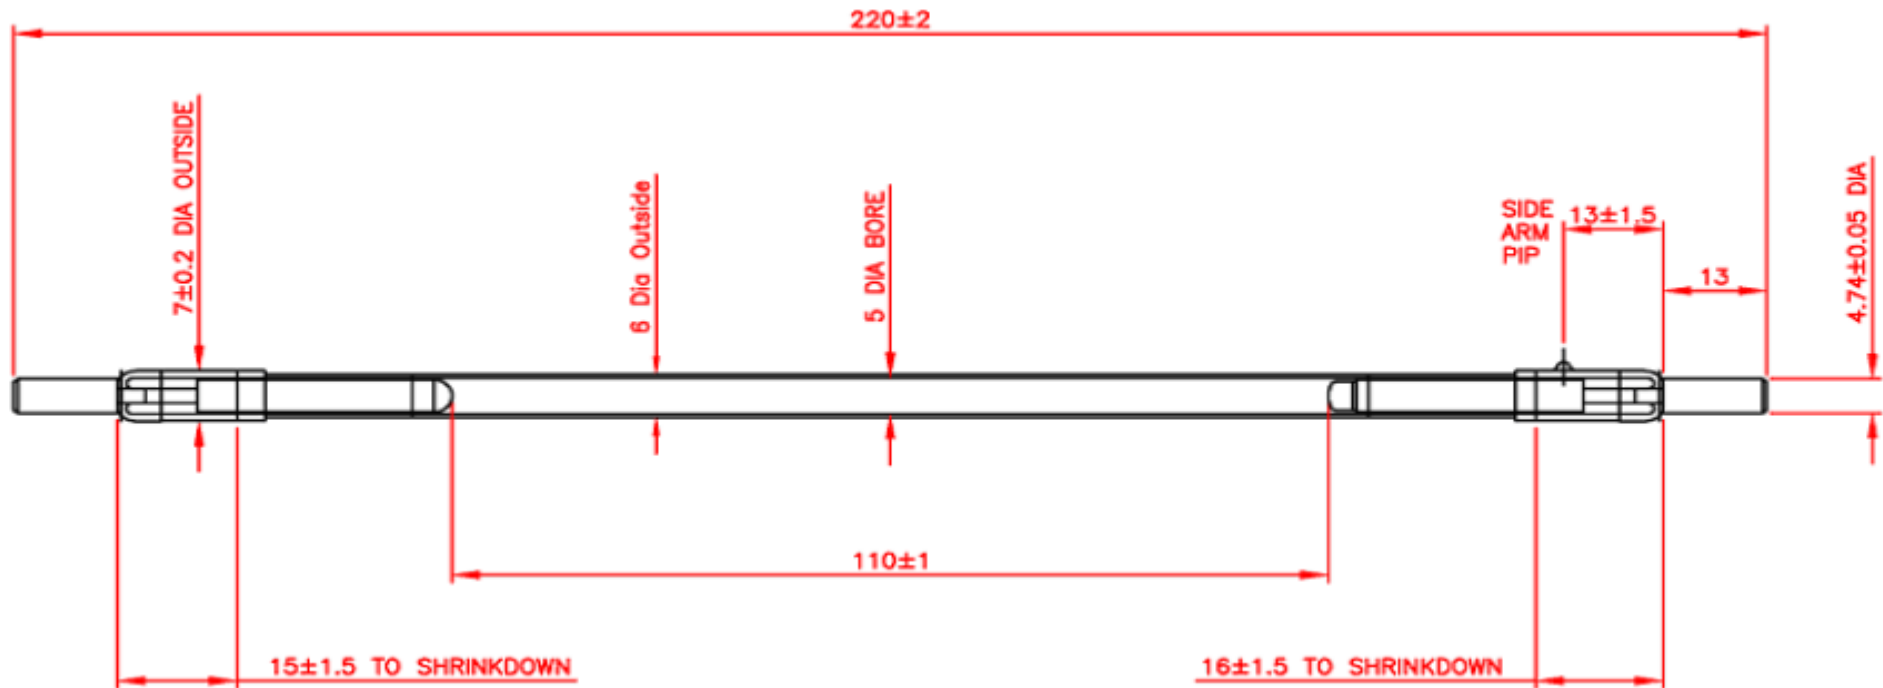

ST2007

GAS FILL	Xenon 700Torr
ENVELOPE MATL	Cerium doped quartz
SIDE ARM PIP HEIGHT	To pass through 7.5mm Dia
Finishing Details	Stainless Steel 316 connectors